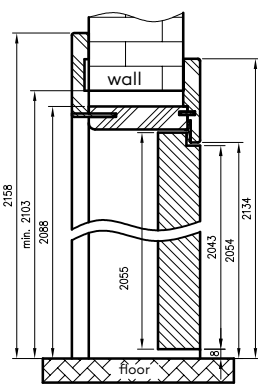

ADJUSTABLE DOOR FRAMES

FOR DOORS WITH INVERTED REBATE

CONSTRUCTION

The adjustable door frame with the inverted rebate is made of high-quality wood-based board. The exposed side is covered with eco-friendly, wood-like decorative DRE Cell foil, CPL black ST, or painted with the highest quality UV acrylic varnishes. To ensure the high quality of painted door frames, they are coated with a special material before painting, providing a uniform base. Its design is adapted to a door leaf thickness of 40 mm and allows for use in walls ranging from 90 to 295 mm thickness. Connections are made at a 45°.

APPLICATION

The door frame with an inverted rebate is applicable to selected collections: Estra, Nestor, Nova Cell, Uni, Binito, Fargo, Auri, Reva, Premium.

THE SET CONTAINS

Main beam (horizontal and two vertical elements), architrave T80 (horizontal and two vertical elements), door seal, set of two Estetic 1821 hinges, magnetic lock latch, door frame assembling set with the manual. Door frames are packed in cardboard packaging.

vertical cross-section of ORO

left door leaf

right door leaf

door frame profile

| | A | C | D | E | F | S |
|-----|------|------|------|------|------|------|
| 60 | 625 | 694 | 724 | 785 | 834 | 644 |
| 70 | 725 | 794 | 824 | 885 | 934 | 744 |
| 80 | 825 | 894 | 924 | 985 | 1034 | 844 |
| 90 | 925 | 994 | 1024 | 1085 | 1134 | 944 |
| 100 | 1025 | 1094 | 1124 | 1185 | 1234 | 1044 |

horizontal cross-section of ORO

Required height of the wall opening = 2103 mm
D - required width of wall opening

Extra charge for the third Estetic 1821 hinge -

| wall thickness | |
|----------------|------|
| Cmin | Cmax |
| 90 | 115 |
| 110 | 135 |
| 130 | 155 |
| 150 | 175 |
| 170 | 195 |
| 190 | 215 |
| 210 | 235 |
| 230 | 255 |
| 250 | 275 |
| 270 | 295 |