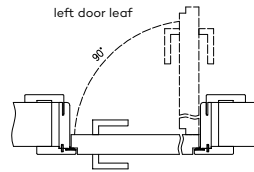

ADJUSTABLE DOOR FRAMES

FOR DOORS WITH INVERTED REBATE

CONSTRUCTION

The adjustable door frame with the inverted rebate is made of high-quality wood-based board. The exposed side is covered with eco-friendly, wood-like decorative DRE Cell foil, CPL black ST, or painted with the highest quality UV acrylic varnishes. To ensure the high quality of painted door frames, they are coated with a special material before painting, providing a uniform base. Its design is adapted to a door leaf thickness of 40 mm and allows for use in walls ranging from 90 to 295 mm thickness. Connections are made at a 45°.

APPLICATION

The door frame with an inverted rebate is applicable to selected collections: Estra, Nestor, Nova Cell, Uni, Binito, Fargo, Auri, Reva, Premium.

THE SET CONTAINS

Main beam (horizontal and two vertical elements), architrave T80 (horizontal and two vertical elements), door seal, set of two Estetic 1821 hinges, magnetic lock latch, door frame assembling set with the manual. Door frames are packed in cardboard packaging.

vertical cross-section of ORO

left door leaf

right door leaf

door frame profile

| | A | C | D | E | F | S |
|-----|------|------|------|------|------|------|
| 60 | 625 | 694 | 724 | 785 | 834 | 644 |
| 70 | 725 | 794 | 824 | 885 | 934 | 744 |
| 80 | 825 | 894 | 924 | 985 | 1034 | 844 |
| 90 | 925 | 994 | 1024 | 1085 | 1134 | 944 |
| 100 | 1025 | 1094 | 1124 | 1185 | 1234 | 1044 |

horizontal cross-section of ORO

Required height of the wall opening = 2103 mm
D - required width of wall opening

Extra charge for the third Estetic 1821 hinge -

| wall thickness | |
|----------------|------|
| Cmin | Cmax |
| 90 | 115 |
| 110 | 135 |
| 130 | 155 |
| 150 | 175 |
| 170 | 195 |
| 190 | 215 |
| 210 | 235 |
| 230 | 255 |
| 250 | 275 |
| 270 | 295 |