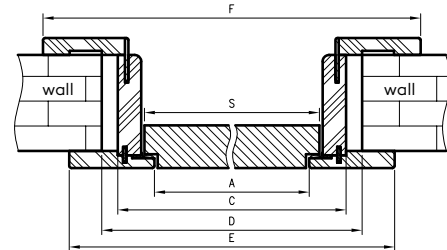

ADJUSTABLE DOOR FRAMES

FOR DOORS WITH INVERTED REBATE

CONSTRUCTION

The adjustable door frame with the inverted rebate is made of high-quality wood-based board. The exposed side is covered with eco-friendly, wood-like decorative DRE Cell foil, CPL black ST, or painted with the highest quality UV acrylic varnishes. To ensure the high quality of painted door frames, they are coated with a special material before painting, providing a uniform base. Its design is adapted to a door leaf thickness of 40 mm and allows for use in walls ranging from 90 to 295 mm thickness. Connections are made at a 45°.

APPLICATION

The door frame with an inverted rebate is applicable to selected collections: Estra, Nestor, Nova Cell, Uni, Binito, Fargo, Auri, Reva, Premium.

THE SET CONTAINS

Main beam (horizontal and two vertical elements), architrave T80 (horizontal and two vertical elements), door seal, set of two Estetic 1821 hinges, magnetic lock latch, door frame assembling set with the manual. Door frames are packed in cardboard packaging.

vertical cross-section of ORO

left door leaf

right door leaf

door frame profile

| | A | C | D | E | F | S |
|-----|------|------|------|------|------|------|
| 60 | 625 | 694 | 724 | 785 | 834 | 644 |
| 70 | 725 | 794 | 824 | 885 | 934 | 744 |
| 80 | 825 | 894 | 924 | 985 | 1034 | 844 |
| 90 | 925 | 994 | 1024 | 1085 | 1134 | 944 |
| 100 | 1025 | 1094 | 1124 | 1185 | 1234 | 1044 |

horizontal cross-section of ORO

Required height of the wall opening = 2103 mm
D - required width of wall opening

Extra charge for the third Estetic 1821 hinge -

| wall thickness | |
|----------------|------|
| Cmin | Cmax |
| 90 | 115 |
| 110 | 135 |
| 130 | 155 |
| 150 | 175 |
| 170 | 195 |
| 190 | 215 |
| 210 | 235 |
| 230 | 255 |
| 250 | 275 |
| 270 | 295 |