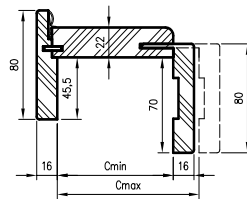

APPLICATION

The door frame with an inverted rebate is applicable to selected collections: Estra, Nestor, Nova Cell, Uni, Binito, Fargo, Auri, Reva, Premium.

THE SET CONTAINS

Main beam (horizontal and two vertical elements), architrave T80 (horizontal and two vertical elements), door seal, set of two Estetic 1821 hinges, magnetic lock latch, door frame assembling set with the manual. Door frames are packed in cardboard packaging.

vertical cross-section of ORO

left door leaf

right door leaf

door frame profile

| | A | C | D | E | F | S |
|-----|------|------|------|------|------|------|
| 60 | 625 | 694 | 724 | 785 | 834 | 644 |
| 70 | 725 | 794 | 824 | 885 | 934 | 744 |
| 80 | 825 | 894 | 924 | 985 | 1034 | 844 |
| 90 | 925 | 994 | 1024 | 1085 | 1134 | 944 |
| 100 | 1025 | 1094 | 1124 | 1185 | 1234 | 1044 |

horizontal cross-section of ORO

Required height of the wall opening = 2103 mm
D - required width of wall opening

Extra charge for the third Estetic 1821 hinge -

| wall thickness | |
|----------------|------|
| Cmin | Cmax |
| 90 | 115 |
| 110 | 135 |
| 130 | 155 |
| 150 | 175 |
| 170 | 195 |
| 190 | 215 |
| 210 | 235 |
| 230 | 255 |
| 250 | 275 |
| 270 | 295 |