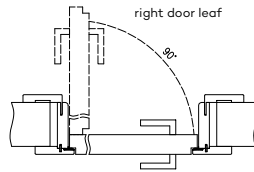

ADJUSTABLE DOOR FRAMES

FOR DOORS WITH INVERTED REBATE

CONSTRUCTION

The adjustable door frame with the inverted rebate is made of high-quality wood-based board. The exposed side is covered with eco-friendly, wood-like decorative DRE Cell foil, CPL black ST, or painted with the highest quality UV acrylic varnishes. To ensure the high quality of painted door frames, they are coated with a special material before painting, providing a uniform base. Its design is adapted to a door leaf thickness of 40 mm and allows for use in walls ranging from 90 to 295 mm thickness. Connections are made at a 45°.

APPLICATION

The door frame with an inverted rebate is applicable to selected collections: Estra, Nestor, Nova Cell, Uni, Binito, Fargo, Auri, Reva, Premium.

THE SET CONTAINS

Main beam (horizontal and two vertical elements), architrave T80 (horizontal and two vertical elements), door seal, set of two Estetic 1821 hinges, magnetic lock latch, door frame assembling set with the manual. Door frames are packed in cardboard packaging.

vertical cross-section of ORO

left door leaf

right door leaf

door frame profile

| | A | C | D | E | F | S |
|-----|------|------|------|------|------|------|
| 60 | 625 | 694 | 724 | 785 | 834 | 644 |
| 70 | 725 | 794 | 824 | 885 | 934 | 744 |
| 80 | 825 | 894 | 924 | 985 | 1034 | 844 |
| 90 | 925 | 994 | 1024 | 1085 | 1134 | 944 |
| 100 | 1025 | 1094 | 1124 | 1185 | 1234 | 1044 |

horizontal cross-section of ORO

Required height of the wall opening = 2103 mm
D - required width of wall opening

Extra charge for the third Estetic 1821 hinge -

| wall thickness | |
|----------------|------|
| Cmin | Cmax |
| 90 | 115 |
| 110 | 135 |
| 130 | 155 |
| 150 | 175 |
| 170 | 195 |
| 190 | 215 |
| 210 | 235 |
| 230 | 255 |
| 250 | 275 |
| 270 | 295 |